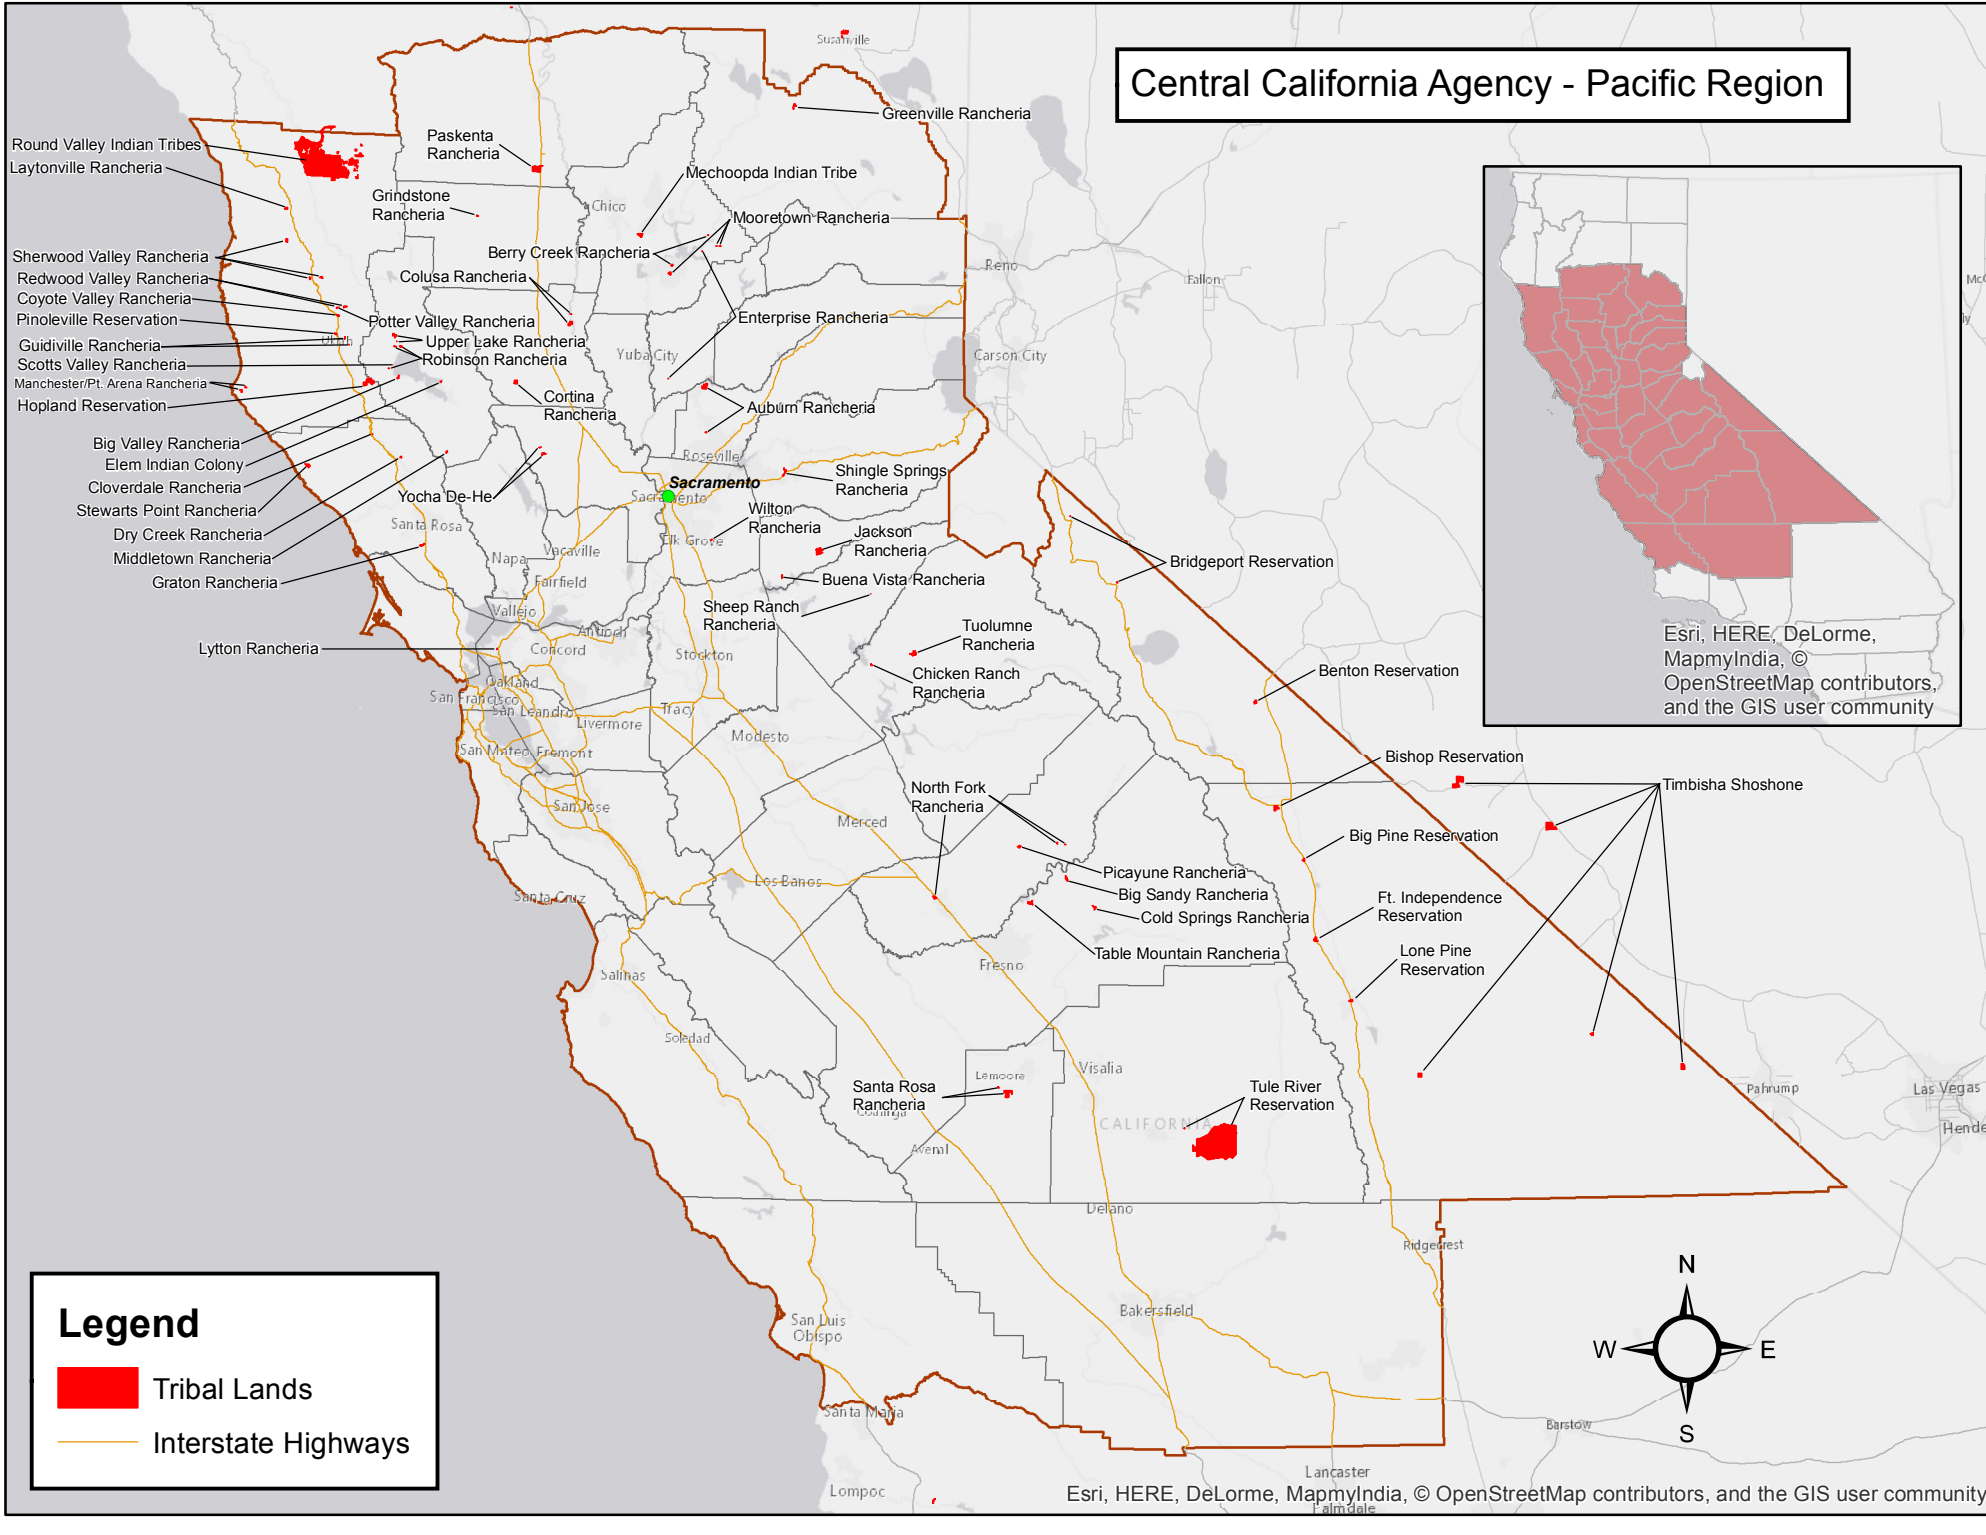

Central California Agency - Pacific Region

- Round Valley Indian Tribes
- Laytonville Rancheria
- Sherwood Valley Rancheria
- Redwood Valley Rancheria
- Coyote Valley Rancheria
- Pinoleville Reservation
- Guidville Rancheria
- Scotts Valley Rancheria
- Manchester/Pt. Arena Rancheria
- Hopland Reservation
- Big Valley Rancheria
- Elem Indian Colony
- Cloverdale Rancheria
- Stewarts Point Rancheria
- Dry Creek Rancheria
- Middletown Rancheria
- Graton Rancheria
- Yocha De-He
- Lytton Rancheria

Legend

- Tribal Lands
- Interstate Highways